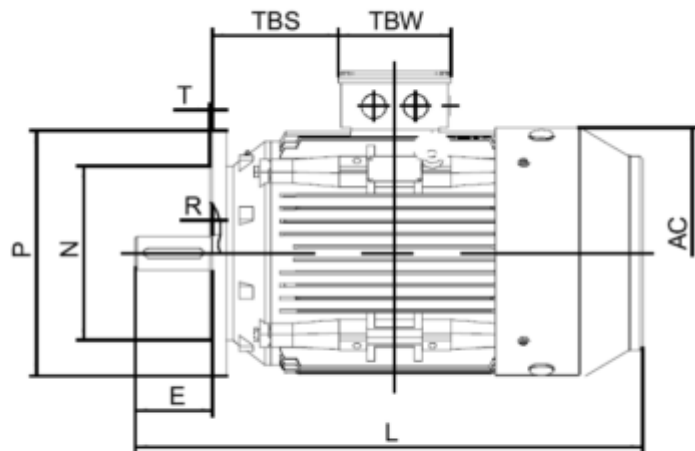

Data Sheet

Article number: 250309000224

Description: Kleedrive T3C 280M-2 90.0KW 2800 rpm
3x400/690V 50HZ IP55 B5 Eff=95%

Measures

AA = 560	K = Ø24	TBH = 280
AC = Ø559	L = 1035	TBS = 277
AD = 675	M = Ø500	TBW = 245
D = Ø65	N = Ø450	
E = 140	P = Ø550	
F = 18	R = 0	
G = 58	S = 5	
HD = 395	T = 8xØ19	