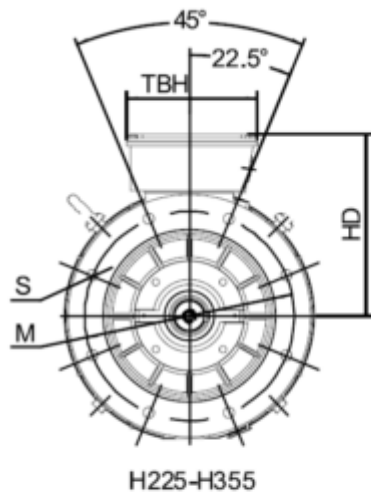

Data Sheet

Article number: 250309000224

Description: Kleedrive T3C 280M-2 90.0KW 2800 rpm
3x400/690V 50HZ IP55 B5 Eff=95%

Measures

AA = 560	K = Ø24	TBH = 280
AC = Ø559	L = 1035	TBS = 277
AD = 675	M = Ø500	TBW = 245
D = Ø65	N = Ø450	
E = 140	P = Ø550	
F = 18	R = 0	
G = 58	S = 5	
HD = 395	T = 8xØ19	