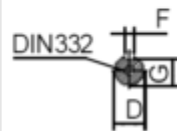

Data Sheet

Article number: 250309000224

Description: Kleedrive T3C 280M-2 90.0KW 2800 rpm
3x400/690V 50HZ IP55 B5 Eff=95%

Measures

AA = 560	K = Ø24	TBH = 280
AC = Ø559	L = 1035	TBS = 277
AD = 675	M = Ø500	TBW = 245
D = Ø65	N = Ø450	
E = 140	P = Ø550	
F = 18	R = 0	
G = 58	S = 5	
HD = 395	T = 8xØ19	